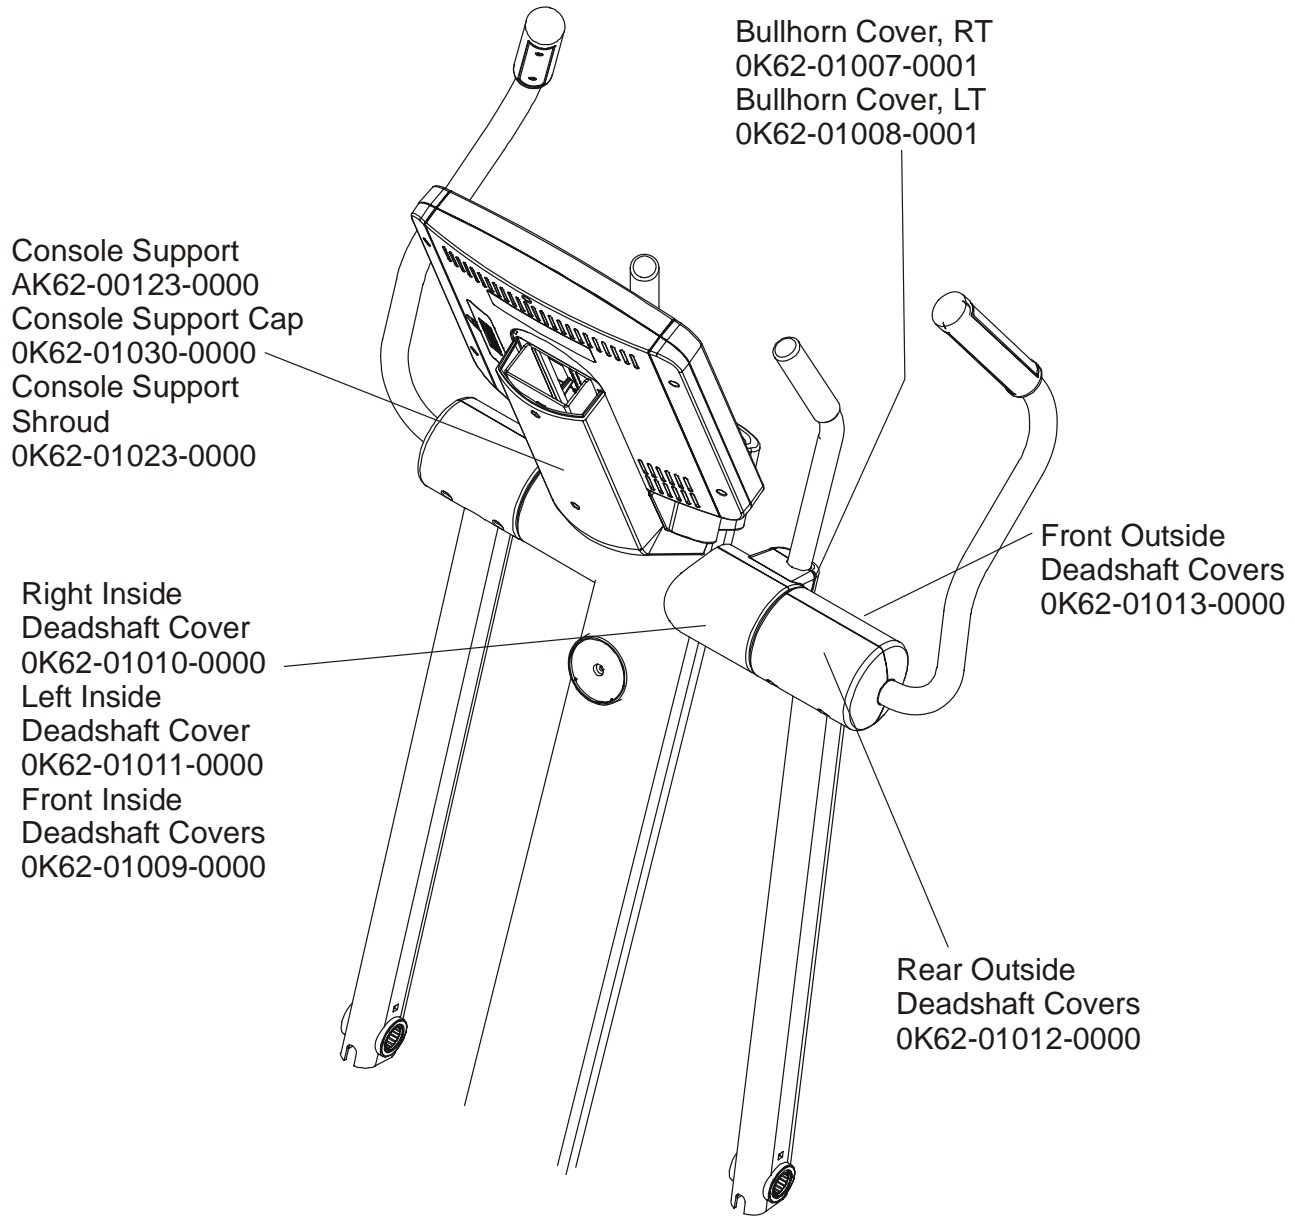

Page
CONSOLE SUPPORT & DEADSHAFT COVERS	4
HANDLEBARS AND BULLHORNS	5
COMPLETE CONSOLE ASSEMBLY	6
CONSOLE COMPONENTS	7
UPPER FRAME HARDWARE	8
ROCKER ARMS AND PEDAL LEVERS	9
CRANK COVER AND LOWER CAPS	10
LOWER FRAME SHROUDS AND HARDWARE.....	11
PEDAL LEVER COMPONENTS	12
PCB, BATTERY, REED SWITCH & BRACKET	13
BEARING INSERT ASSEMBLY	14
CRANK ARM PULLEY ASSEMBLY.....	15
DRIVE MODULE.....	16
DRIVE MODULE HARDWARE	17
CABLES	18

ARCTIC SILVER QUIET DRIVE 95Xe
Console Support & Deadshaft Covers

95XE-0XXX-04
S/N ALPHA CODE XWE